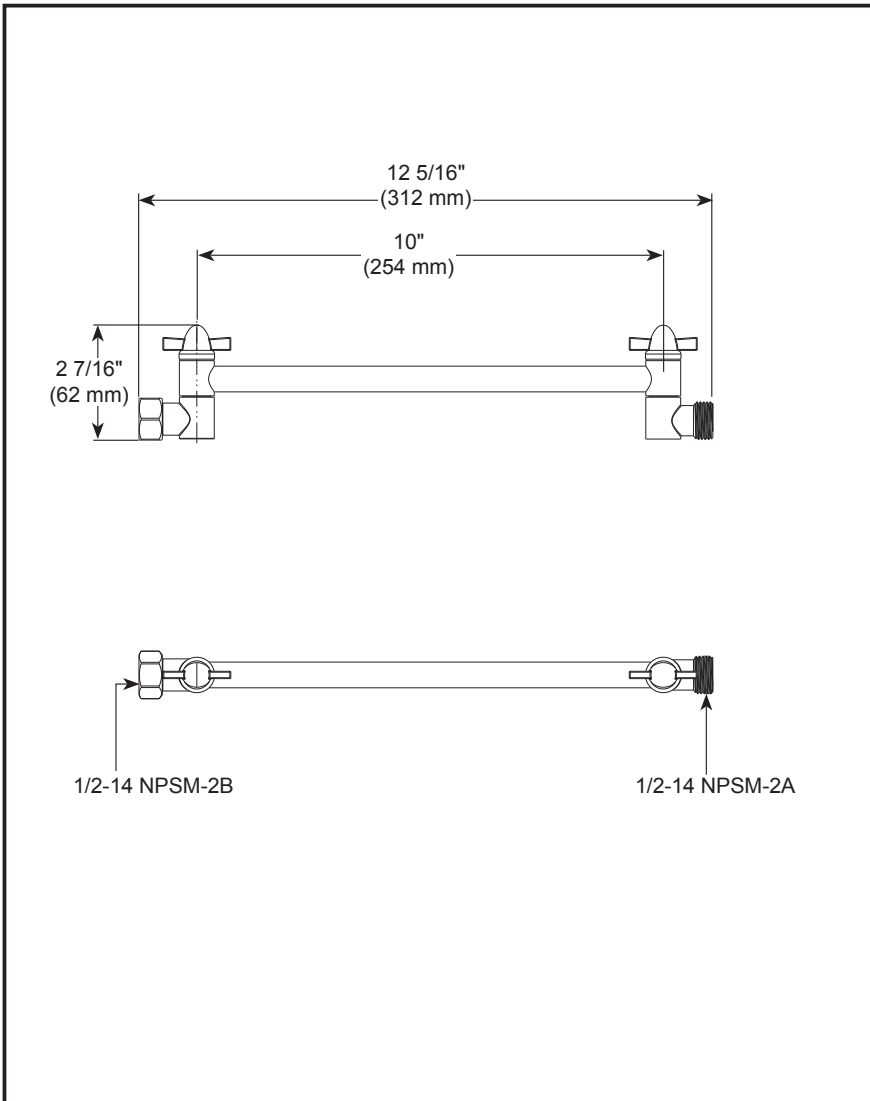

see what Delta can do™

SHOWER ARM

■ 12.3" Adjustable Shower Arm

STANDARD SPECIFICATIONS:

- Standard 1/2" pipe fitting.
- Fits any standard shower head.

WARRANTY

- Parts and Finish - Lifetime limited warranty; or for commercial purchasers, 10 years for multi-family residential (apartments and condominiums) and 5 years for all other commercial uses, in each case from the date the product is received by the original (installation contractor, etc.).
- Please go to www.deltafaucet.com for the complete details of our limited warranty.

COMPLIES WITH:

- ASME A112.18.1 / CSA B125.1

Delta Faucet Company reserves the right (1) to make changes in specifications and materials, and (2) to change or discontinue models, both without notice or obligation. Dimensions are for reference only. See current full-line price book or www.deltafaucet.com for finish options and product availability.

DSP-B-RP104121 Rev. A

Delta Faucet Company

55 E. 111th Street, Carmel, IN 46280
 350 South Edgeware Road, St. Thomas, ON N5P 4L1
 © 2025 Delta Faucet Company